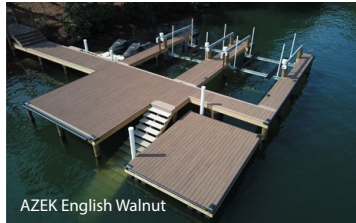

## Stationary Dock & Floating Dock

AZEK Brownstone

Optional joist tape upgrades available

AZEK Slate Gray

AZEK English Walnut

.80 CCA Round Pilings

Notched Pilings with Structural Screws

## Popular Decking Choices