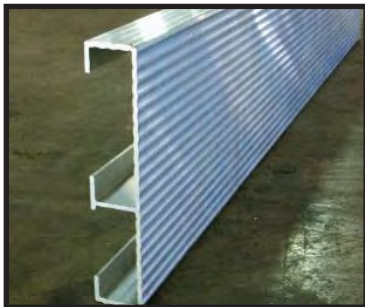

Available at:

180 Birmingham Rd, Eclectic, AL 36024

Ph: 334-857-2443 Fax: 334-857-2550

Email: sales@lakemartindock.com

www.lakemartindock.com

Our 10" E-Channel frame, combined with our new profiles, provide the most substantial platform in the industry. Combining the E-Channel with any of our decking options makes it the best aluminum dock available today.

Legacy Docks exclusive watertight decking, features the most up-to-date design which gives our flooring a unique look to match our frame components. This flooring combines good looks & structural integrity, with a barefoot friendly surface that won't trap dirt!